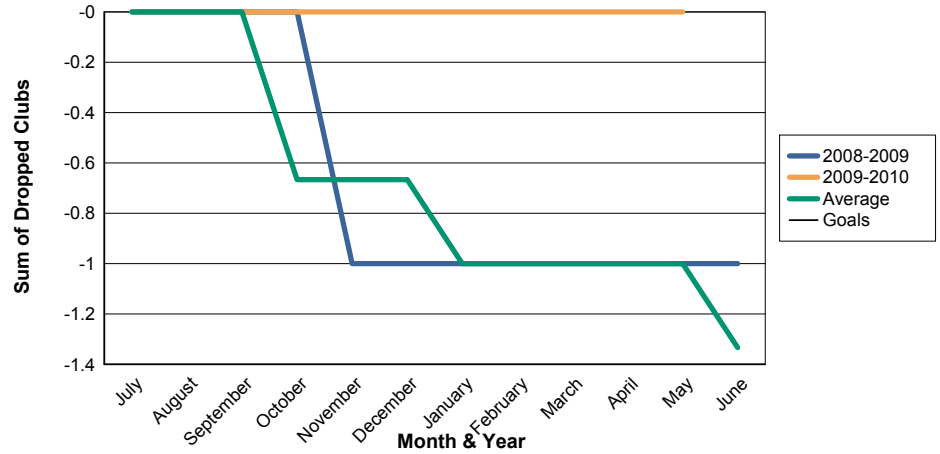

3 Year Comparisons for GMT Constitutional Area 1

By GMT District

As of May 2010

Sum of New Clubs/ Month & Year

For District 4 C3

Sum of Dropped Clubs/ Month & Year

For District 4 C3

Sum of Net Clubs/ Month & Year