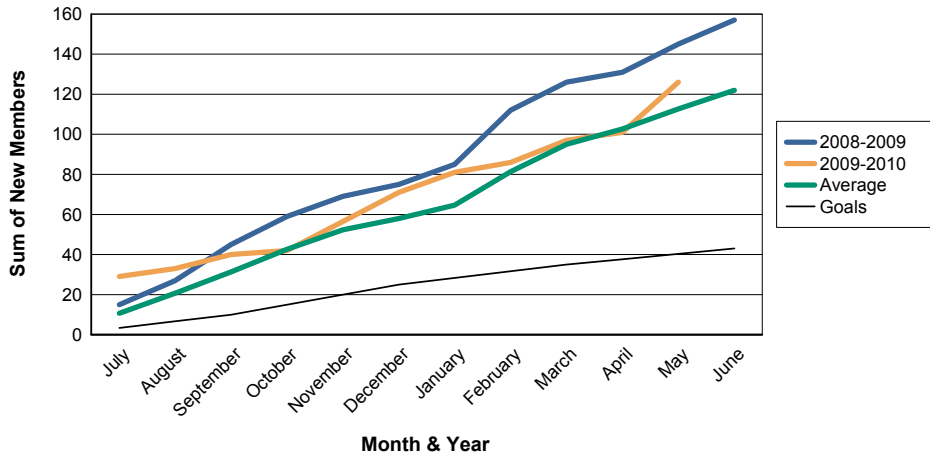

For District 4 C3

Sum of Charter Members/ Month & Year

For District 4 C3

3 Year Comparisons for GMT Constitutional Area 1

By GMT District

As of May 2010

Sum of New Members/ Month & Year

For District 4 C3

Sum of Dropped Members/ Month & Year

For District 4 C3

Sum of Net Members/ Month & Year

For District 4 C3