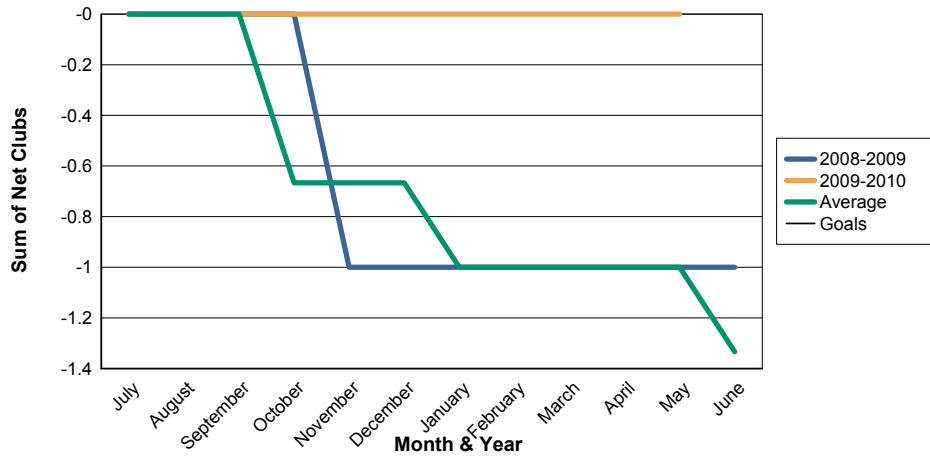

Sum of Net Clubs/ Month & Year

For District 4 C3