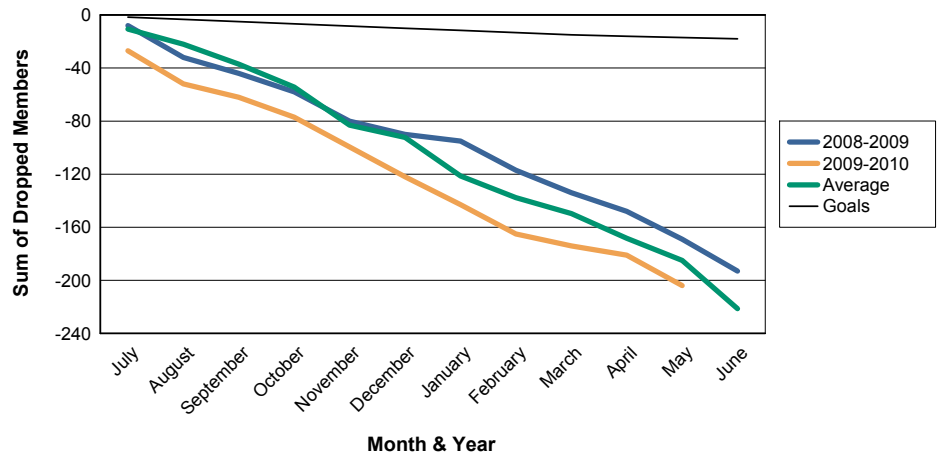

Sum of Dropped Members/ Month & Year

For District 4 C3

Sum of Net Members/ Month & Year

For District 4 C3