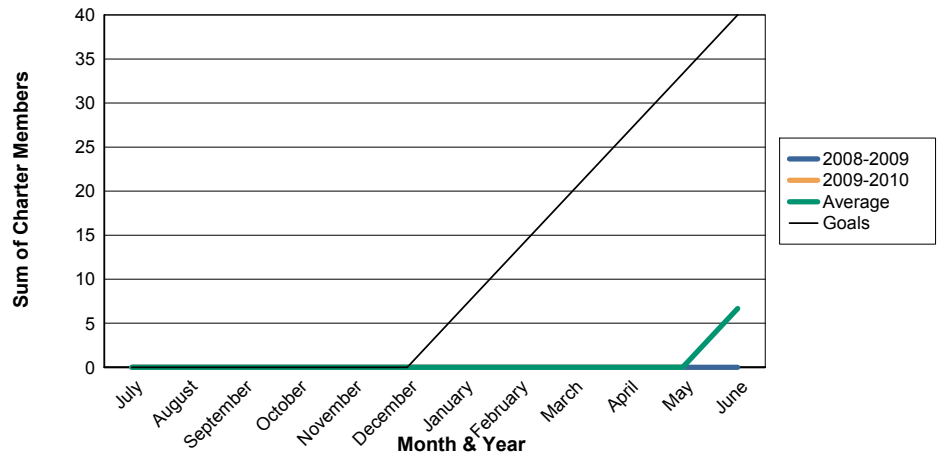

Sum of Charter Members/ Month & Year

For District 4 C3