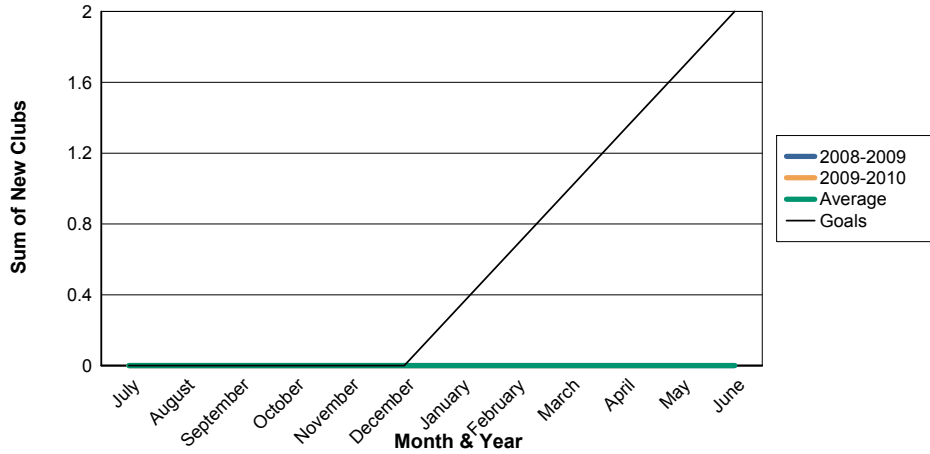

3 Year Comparisons for GMT Constitutional Area 1

By GMT District

As of May 2010

Sum of New Clubs/ Month & Year

For District 4 C3

Sum of Dropped Clubs/ Month & Year

For District 4 C3

Sum of Net Clubs/ Month & Year